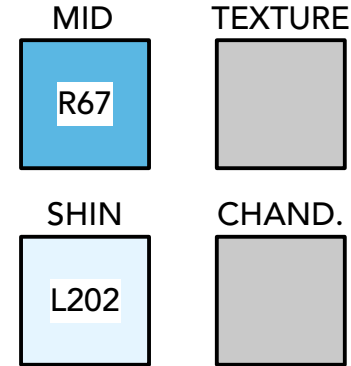

Please note:

- All gel frames have written labels and color coded tabs. A key for each piece is included.
- Frames with two colors are used for both corresponding pieces.

SHOSTAKOVITCH

PIECE 1 / 5

TAB KEY

HEAD

OCEANS

PIECE 2 / 5

TAB KEY

HEAD

US

THE NEXT STOP IS...

PIECE 3 / 5

TAB KEY

HEAD

DS SPRING DANCE 2023

GEL SWAP CHEAT SHEET

Twr 3R

Please note:

- All gel frames have written labels and color coded tabs. A key for each piece is included.
- Frames with two colors are used for both corresponding pieces.