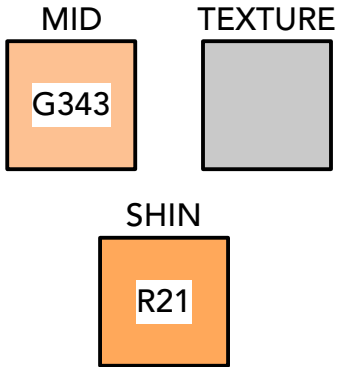

DS SPRING DANCE 2023

SHOSTAKOVITCH
PIECE 1 / 5

OCEANS **US**
PIECE 2 / 5

GEL SWAP CHEAT SHEET

Twr 1R

Please note:

- All gel frames have written labels and color coded tabs. A key for each piece is included.
- Frames with two colors are used for both corresponding pieces.

TAB KEY

HEAD

TAB KEY

HEAD