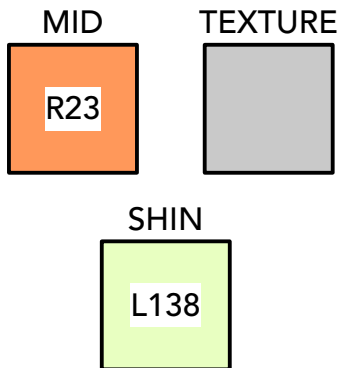

DS SPRING DANCE 2023

SHOSTAKOVITCH
PIECE 1 / 5

OCEANS **US**
PIECE 2 / 5

GEL SWAP CHEAT SHEET

Twr 1R

Please note:

- All gel frames have written labels and color coded tabs. A key for each piece is included.
- Frames with two colors are used for both corresponding pieces.

TAB KEY

HEAD

TAB KEY

HEAD

THE NEXT STOP IS...
PIECE 3 / 5

TRAVELOGUE
PIECE 4 / 5

PORTAL
PIECE 5 / 5

TAB KEY

HEAD

TAB KEY

HEAD

TAB KEY

HEAD

DS SPRING DANCE 2023

GEL SWAP CHEAT SHEET

Twr 2R

Please note:

- All gel frames have written labels and color coded tabs. A key for each piece is included.
- Frames with two colors are used for both corresponding pieces.

SHOSTAKOVITCH

PIECE 1 / 5

TAB KEY