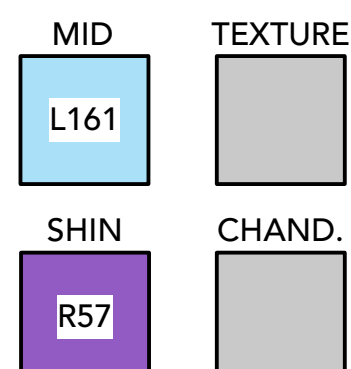

Please note:

- All gel frames have written labels and color coded tabs. A key for each piece is included.
- Frames with two colors are used for both corresponding pieces.

SHOSTAKOVITCH

PIECE 1 / 5

TAB KEY

TAB KEY

HEAD

TRAVELOGUE

PIECE 4 / 5

TAB KEY

HEAD

PORTAL

PIECE 5 / 5

TAB KEY

HEAD

DS SPRING DANCE 2023

GEL SWAP CHEAT SHEET

Twr 3R

Please note:

- All gel frames have written labels and color coded tabs. A key for each piece is included.
- Frames with two colors are used for both corresponding pieces.