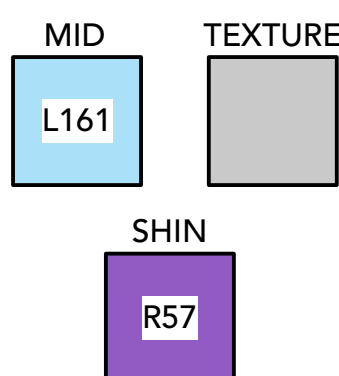

CHAND.

DS SPRING DANCE 2023

SHOSTAKOVITCH
PIECE 1 / 5

OCEANS **US**
PIECE 2 / 5

GEL SWAP CHEAT SHEET

Twr 4R

Please note:

- All gel frames have written labels and color coded tabs. A key for each piece is included.
- Frames with two colors are used for both corresponding pieces.

TAB KEY

HEAD

TAB KEY

HEAD

THE NEXT STOP IS...
PIECE 3 / 5

TRAVELOGUE
PIECE 4 / 5

PORTAL
PIECE 5 / 5

TAB KEY

HEAD

TAB KEY

HEAD

TAB KEY

HEAD

US SPRING DANCE 2023

GEL SWAP CHEAT SHEET

Twr 1L

Please note:

- All gel frames have written labels and color coded tabs. A key for each piece is included.
- Frames with two colors are used for both corresponding pieces.

SHOSTAKOVITCH

PIECE 1 / 5

TAB KEY