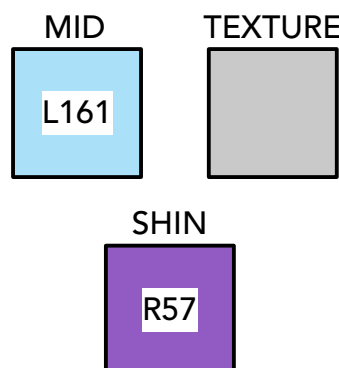

DS SPRING DANCE 2023

SHOSTAKOVITCH
PIECE 1 / 5

OCEANS **US**
PIECE 2 / 5

GEL SWAP CHEAT SHEET

Twr 1R

Please note:

- All gel frames have written labels and color coded tabs. A key for each piece is included.
- Frames with two colors are used for both corresponding pieces.

TAB KEY

HEAD

TAB KEY

HEAD

THE NEXT STOP IS...
PIECE 3 / 5

TRAVELOGUE
PIECE 4 / 5

PORTAL
PIECE 5 / 5

TAB KEY

HEAD

TAB KEY

HEAD

TAB KEY

HEAD

DS SPRING DANCE 2023

GEL SWAP CHEAT SHEET

Twr 2R

Please note:

- All gel frames have written labels and color coded tabs. A key for each piece is included.
- Frames with two colors are used for both corresponding pieces.

SHOSTAKOVITCH

PIECE 1 / 5

TAB KEY