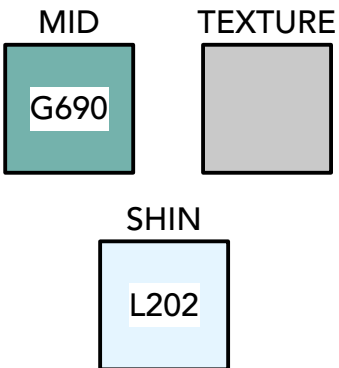

DS SPRING DANCE 2023

SHOSTAKOVITCH
PIECE 1 / 5

OCEANS **US**
PIECE 2 / 5

GEL SWAP CHEAT SHEET

Twr 1R

Please note:

- All gel frames have written labels and color coded tabs. A key for each piece is included.
- Frames with two colors are used for both corresponding pieces.

HEAD

TAB KEY

HEAD

TAB KEY

HEAD

DS SPRING DANCE 2023

GEL SWAP CHEAT SHEET

Twr 2R

Please note:

- All gel frames have written labels and color coded tabs. A key for each piece is included.
- Frames with two colors are used for both corresponding pieces.

SHOSTAKOVITCH

PIECE 1 / 5

TAB KEY