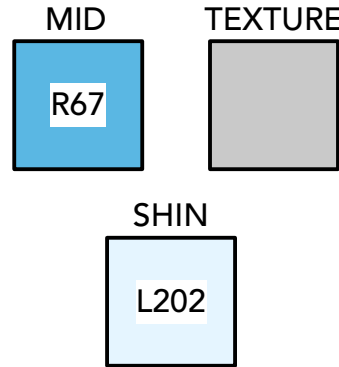

DS SPRING DANCE 2023

SHOSTAKOVITCH
PIECE 1 / 5

OCEANS **US**
PIECE 2 / 5

GEL SWAP CHEAT SHEET

Twr 1R

Please note:

- All gel frames have written labels and color coded tabs. A key for each piece is included.
- Frames with two colors are used for both corresponding pieces.

TAB KEY

HEAD

TAB KEY

HEAD