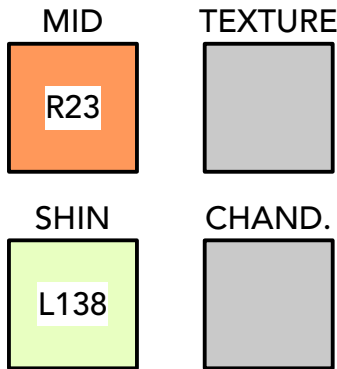

DS SPRING DANCE 2023

GEL SWAP CHEAT SHEET

Twr 2R

Please note:

- All gel frames have written labels and color coded tabs. A key for each piece is included.
- Frames with two colors are used for both corresponding pieces.

SHOSTAKOVITCH

PIECE 1 / 5

TAB KEY

HEAD

OCEANS

PIECE 2 / 5

TAB KEY

HEAD

US

THE NEXT STOP IS...

PIECE 3 / 5

TAB KEY

HEAD

TRAVELOGUE

PIECE 4 / 5

TAB KEY

HEAD

PORTAL

PIECE 5 / 5

TAB KEY

HEAD