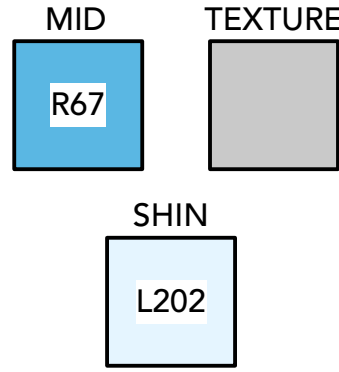

DS SPRING DANCE 2023

SHOSTAKOVITCH
PIECE 1 / 5

OCEANS **US**
PIECE 2 / 5

GEL SWAP CHEAT SHEET

Twr 4R

Please note:

- All gel frames have written labels and color coded tabs. A key for each piece is included.
- Frames with two colors are used for both corresponding pieces.

TAB KEY

HEAD

TAB KEY

HEAD