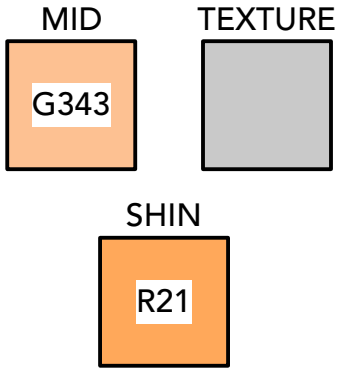

DS SPRING DANCE 2023

SHOSTAKOVITCH
PIECE 1 / 5

OCEANS **US**
PIECE 2 / 5

GEL SWAP CHEAT SHEET

Twr 4R

Please note:

- All gel frames have written labels and color coded tabs. A key for each piece is included.
- Frames with two colors are used for both corresponding pieces.

TAB KEY

HEAD

TAB KEY

HEAD